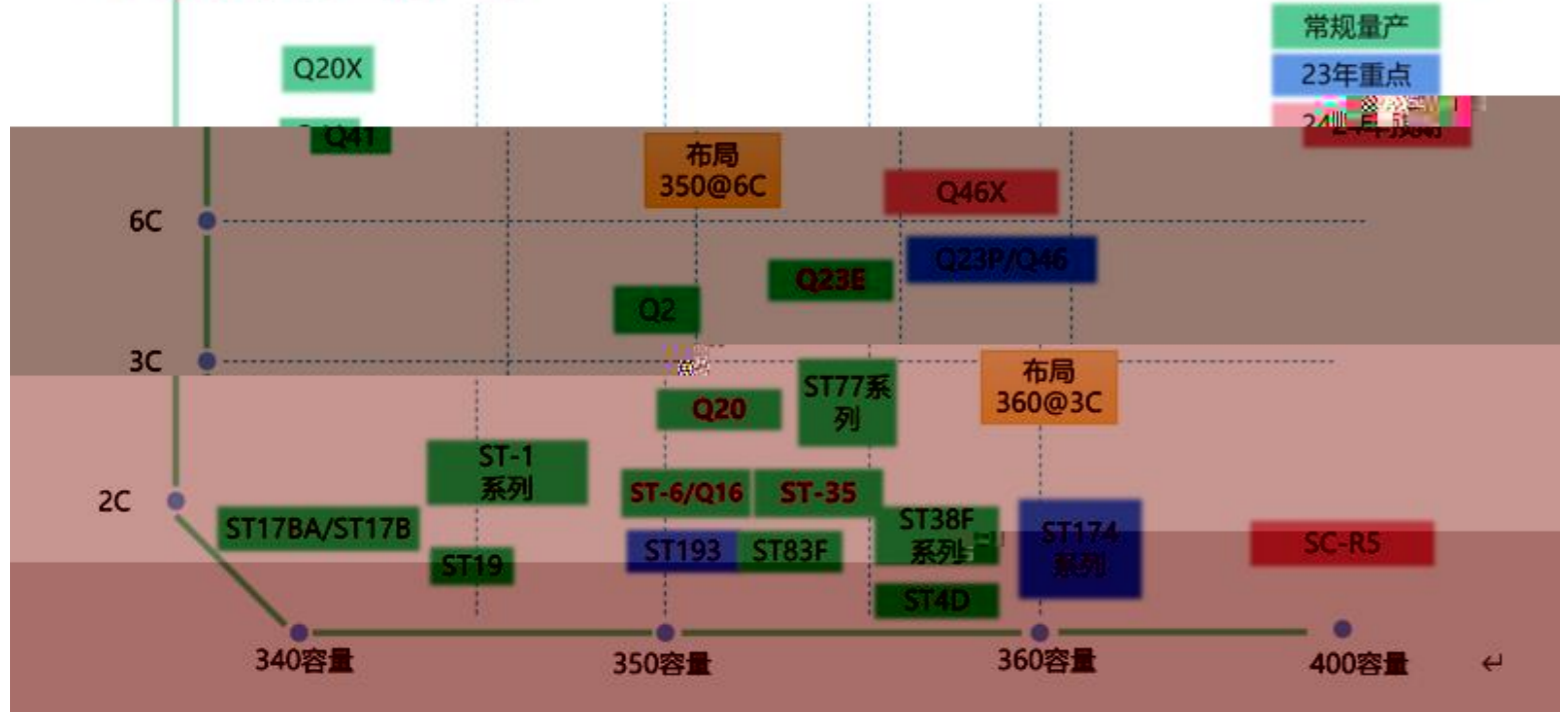

Handwritten signature in black ink.

Blue header bar for the left column.

Blue header bar for the right column.

|

Table with 2 columns and 1 row.

Table with 2 columns and 1 row.

|

|

|

|

1

2

3

4

|

Five empty rounded rectangular boxes stacked vertically, intended for text input.

技术布局—新产品

Blue rounded rectangular header bar

Three light blue rounded rectangular buttons

Blue rounded rectangular header bar

Four light blue rounded rectangular buttons arranged in two rows of two