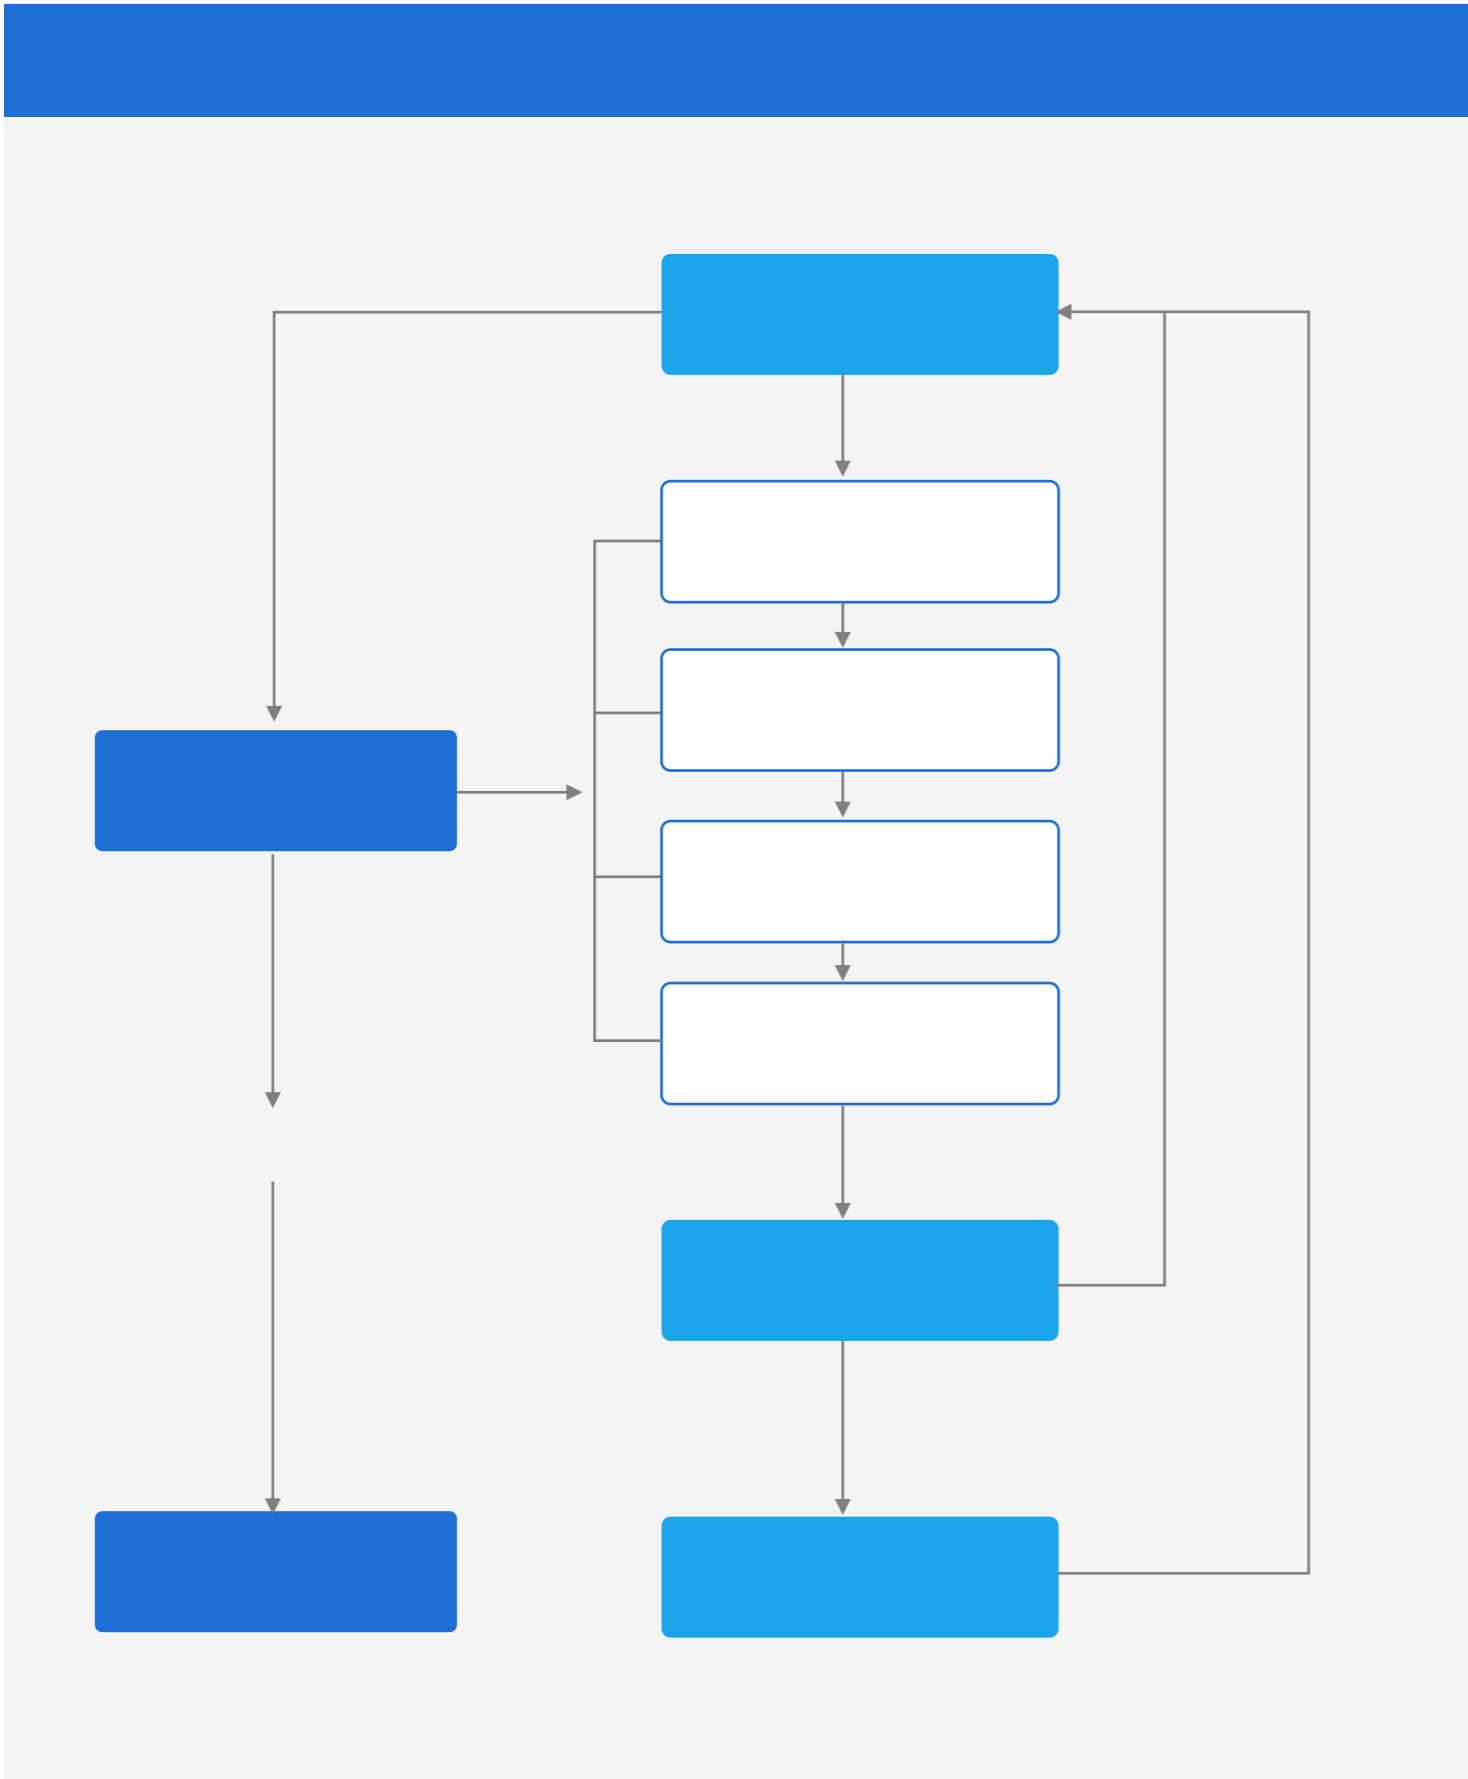

Handwritten signature in black ink.

Blue header bar for the left column.

Blue header bar for the right column.

|

Table with 2 columns and 1 row.

Table with 2 columns and 1 row.

|

|

- Item 1: [Blue circle icon]
- Item 2: [Blue circle icon]
- Item 3: [Blue circle icon]

#Q#"B

"8Jø+,7 "8#<'HO;H #<Pù2S#,)€<

|

|

1

2

3

|

|

1

2

3

4

|

Five empty rounded rectangular boxes stacked vertically, intended for text input.

技术布局—新产品

Blue rounded rectangular header bar

Three light blue rounded rectangular buttons

Blue rounded rectangular header bar

Four light blue rounded rectangular buttons arranged in two rows of two